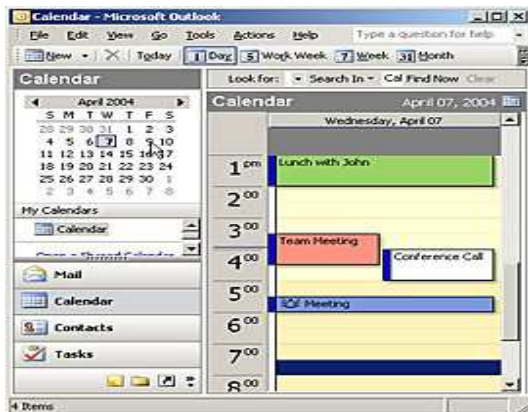

INSIGHT CONNECTOR AND ADDRESSBOOK

SHARING MADE EASY...

The Bynari Insight Connector is a desktop plug-in for the email client, Outlook. It allows Microsoft Outlook® (2000-2007) to talk to email servers like Insight Server, neonInsight, Cyrus, Courier, Kolab and Citadel and enables all of its groupware functions.

With the Insight Connector plug-in, Outlook users can share all of the features and functions that they are familiar with when connected to an Exchange® server. Insight Connector supports sharing of users' individual email folders, calendaring information, meeting scheduling, and much more.

Bynari's AddressBook is a desktop plug-in that emulates Outlook's Global Address List (GAL) and supports any LDAP directories.

INSIGHT CONNECTOR FEATURES

- Supports Insight Server, neonInsight, Cyrus, Courier, Kolab, and Citadel servers
- Native Outlook Calendar Functions
- Free/Busy Directory Lookup and Publishing
- Meeting Room Scheduling
- Group Scheduling
- Contact Manager
- Global Contact Lists
- Public Distribution Lists
- Tasks and Task Delegation
- Outlook Free-form Notes
- Outlook Reminders Enabled
- Activity Journal
- New Mail Notification Enabled
- Send/Receive Group Requests
- Send/Receive Meeting Request Response (accept/decline messages)
- Shared/Public Folders
- International Language Support
- Offline Support
- IMAP Folder Subscriptions
- Read Receipts
- Client side rules
- Grouping support
- Client side migration
- Voting Buttons
- iCal support for any calendar, contacts, tasks sharing
- Shares groupware with iCalendar web clients
- Easy auto installer

INSIGHT ADDRESSBOOK FEATURES

- Same Look and Feel of Microsoft's® GAL
- Enables global address list from any LDAP server
- Schema changes to work with different servers
- Check (resolve) names on LDAP server
- Supports SSL
- Performs searches for very large Directories, within seconds
- International language support
- Automatic update of userids